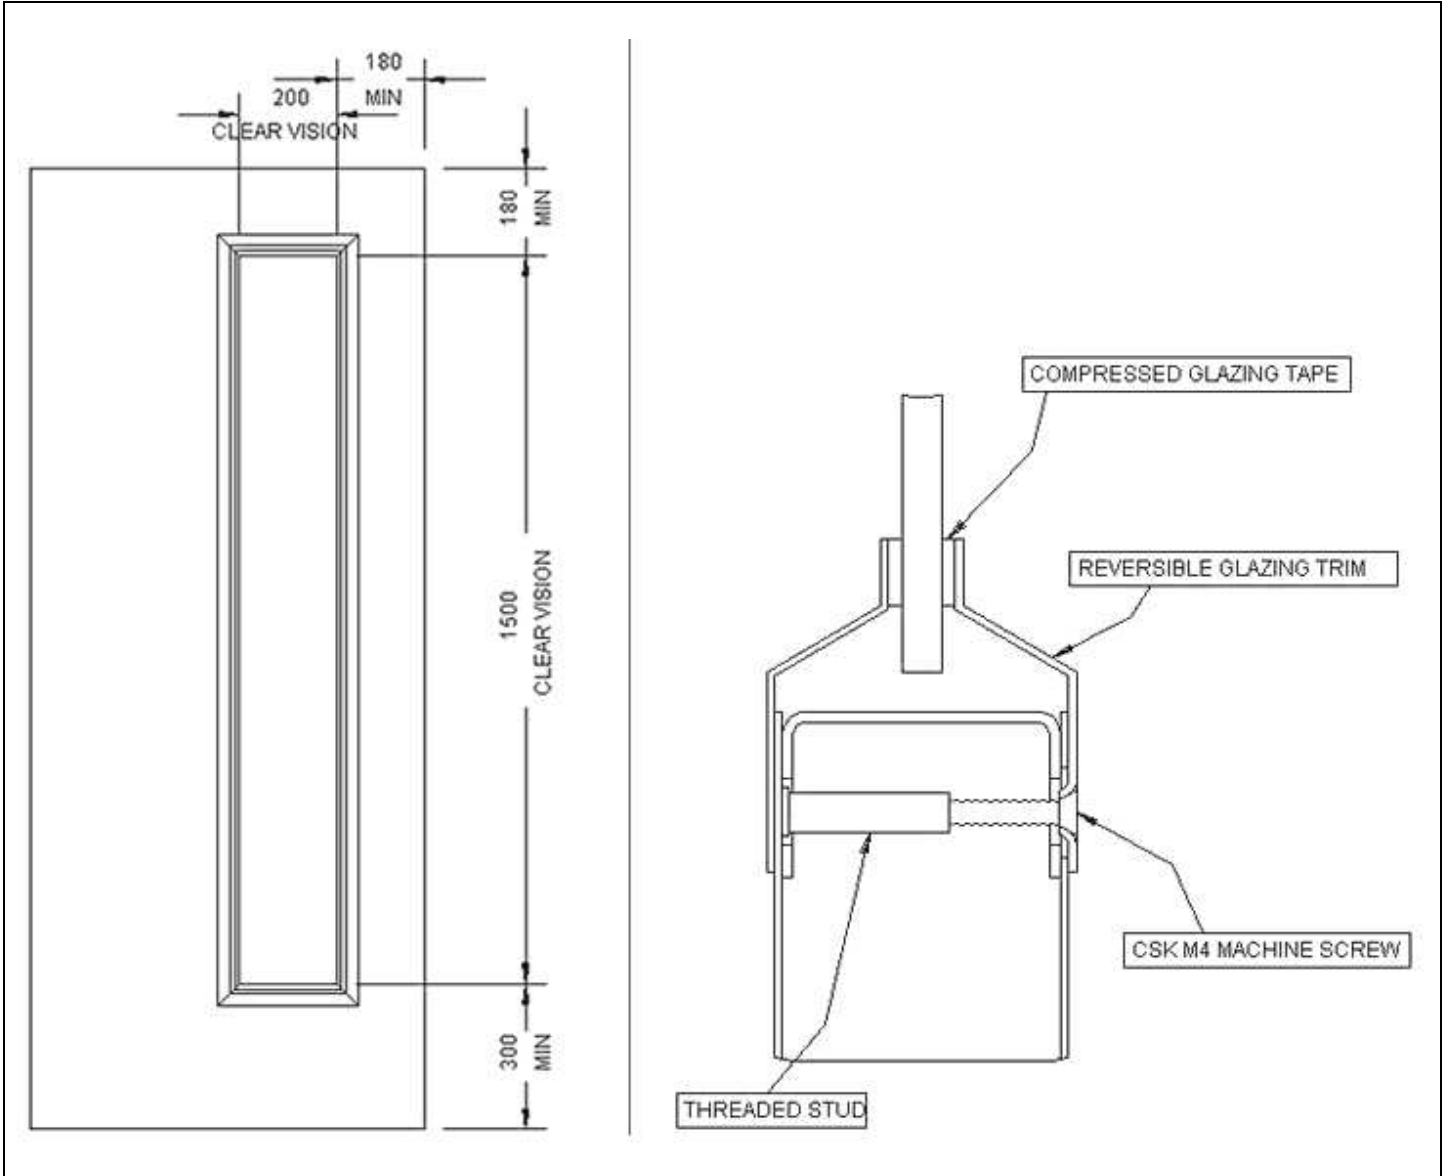

Product/Reference ::

STANDARD "VP6" VISION PANEL DETAILS ::

Fitzpatrick Doors
 Unit 2, Rabone Park, Rabone Lane,
 Smethwick, Birmingham B66 2NN United Kingdom

Tel: 01773 530500
 Fax: 01773 530040
 Email: enquiries@fitzpatrickmetaldors.co.uk